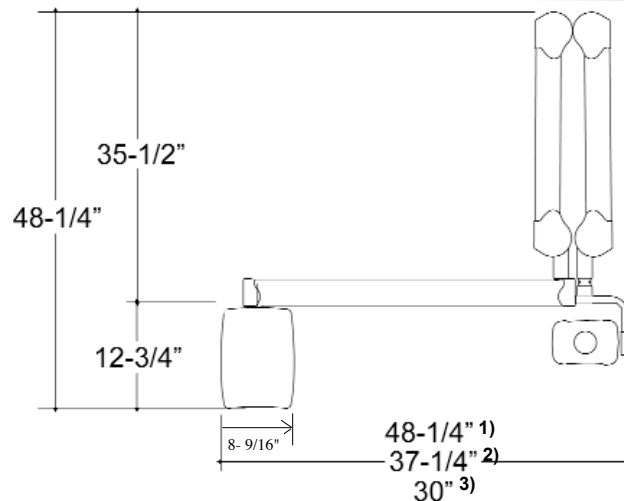

PROVETA REACH AND STORAGE DIMENSIONS

These are the dimensions with

- 1) 35" straight arm
- 2) 24" straight arm
- 3) 16" straight arm

PROVECTA REACH AND STORAGE DIMENSIONS

Straight Arm Length	A	B	C	D	E	F	G	H	J	K	L
35.00	49.25	74.50	80.00	35.50	6.25	29.00	7.00	12.75	5.00	47.44	8-9/16"
24.00	37.75	63.00	68.50	35.50	6.25	29.00	7.00	12.75	5.00	35.94	8-9/16"
16.00	30.50	55.75	61.25	35.50	6.25	29.00	7.00	12.75	5.00	28.69	8-9/16"

Storage Width
47.44

Storage Height
51.25

Storage Depth
5.12