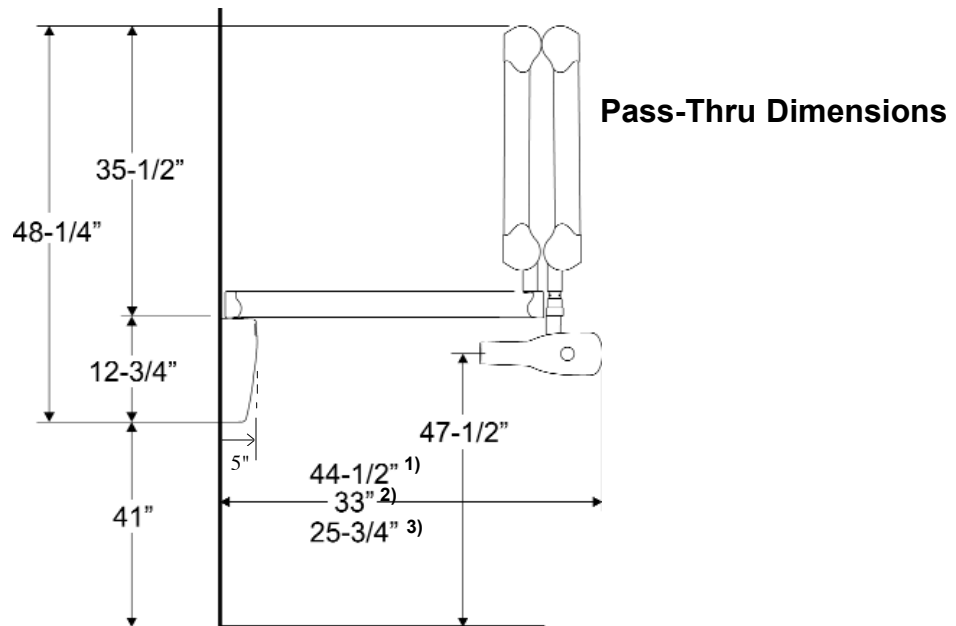

PROVETA REACH AND STORAGE DIMENSIONS

These are the dimensions with

- 1) 35" straight arm
- 2) 24" straight arm
- 3) 16" straight arm

PROVECTA REACH AND STORAGE DIMENSIONS

Straight Arm Length	A	B	C	D	E	F	G	H	J	K	L
35.00	49.25	74.50	80.00	35.50	6.25	29.00	7.00	12.75	5.00	47.44	8-9/16"
24.00	37.75	63.00	68.50	35.50	6.25	29.00	7.00	12.75	5.00	35.94	8-9/16"
16.00	30.50	55.75	61.25	35.50	6.25	29.00	7.00	12.75	5.00	28.69	8-9/16"

Storage Width
47.44

Storage Height
51.25

Storage Depth
5.12