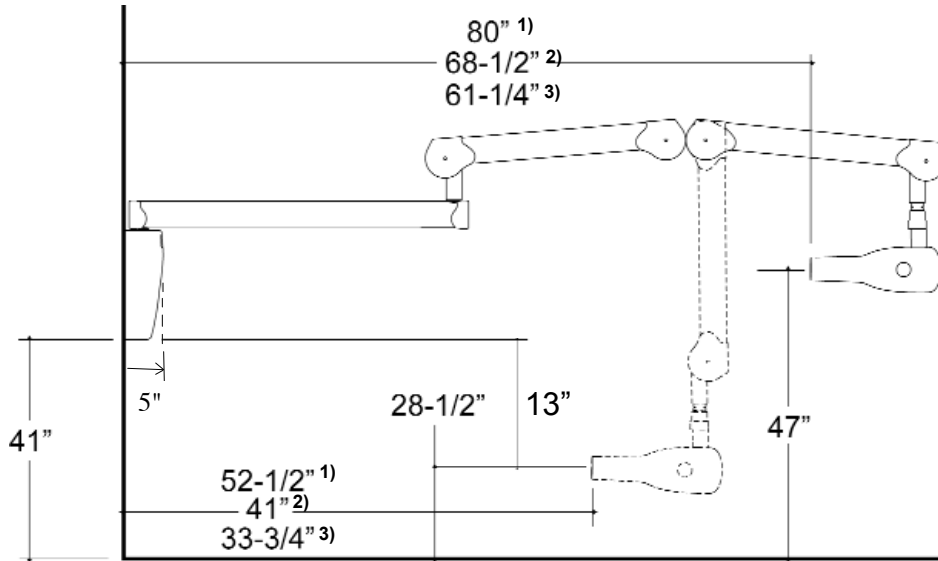

PROVETA REACH AND STORAGE DIMENSIONS

These are the dimensions with

- 1) 35" straight arm
- 2) 24" straight arm
- 3) 16" straight arm

PROVECTA REACH AND STORAGE DIMENSIONS

Straight Arm Length	A	B	C	D	E	F	G	H	J	K	L
35.00	49.25	74.50	80.00	35.50	6.25	29.00	7.00	12.75	5.00	47.44	8-9/16"
24.00	37.75	63.00	68.50	35.50	6.25	29.00	7.00	12.75	5.00	35.94	8-9/16"
16.00	30.50	55.75	61.25	35.50	6.25	29.00	7.00	12.75	5.00	28.69	8-9/16"

Storage Width
47.44

Storage Height
51.25

Storage Depth
5.12