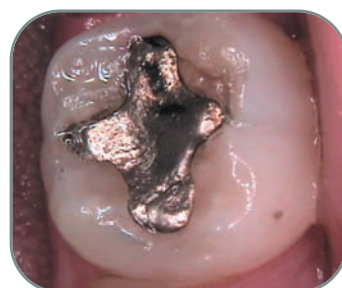

For some clinicians ease of use is more important than image quality, while for others image quality is the hallmark of a great intraoral camera. Now you don't have to compromise. With POLARIS, you get both.

- Exceptional image quality
- Direct USB connectivity
- Single-handed operation
- A 330° swivel head captures all angles
- Sleek, smart, user-friendly design
- Capture images upon release of button
- Improves your case presentations

POLARIS is a next-generation intraoral camera that combines exceptional digital images with exceptional convenience. The camera's patent-pending, unique 330° swivel head design allows you to capture every area of the oral cavity with ease.

POLARIS is sleekly designed. Its rounded shape fits comfortably in your hand and makes it easy to operate. It is simple to capture sharp digital images with the camera's superior optics, broad focal range and capture upon release of the button.

POLARIS is an excellent fit for your practice. Air Techniques' latest digital camera is a smart addition to your existing suite of digital imaging products.

POLARIS. It's more than a first-class intraoral camera, it's a significant aid to patient diagnosis and case presentation.

Exceptional digital images. A significant aid to diagnosis.